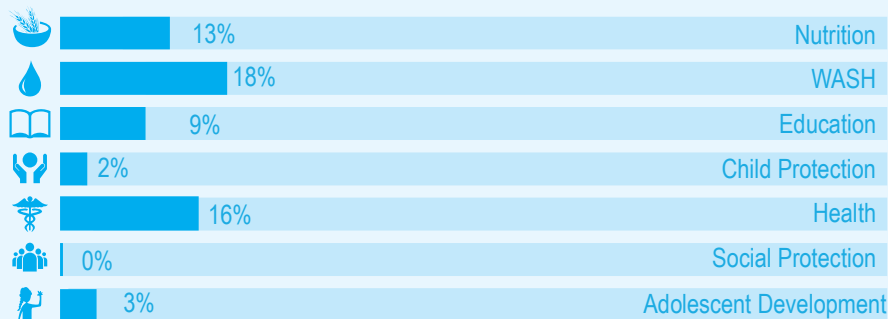

14.6 million
People in need

6.5 million
Children in need

6.9 million
Internally displaced

33% Communities contaminated with explosive ordnance

448 k
Returnees

2 million people living in IDP camps

Beneficiaries

UNICEF reach by access quality

Proportion of people in need reached, by programme

Funding Status (\$) 328.4M REQUIRED

People reached by UNICEF, as a proportion of planned numbers*

Disclaimer: The boundaries and names shown, and designations used, on this map do not imply official endorsement or acceptance by the United Nations.