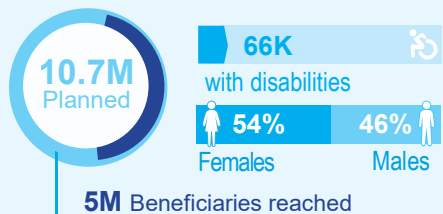

14.6 million
People in need

6.5 million
Children in need

6.9 million
Internally displaced

33% Communities contaminated with explosive ordnance

448 k
Returnees

2 million people living in IDP camps

Beneficiaries

UNICEF reach by access quality

Proportion of people in need reached, by programme

Funding Status (\$) 328.4M REQUIRED

People reached by UNICEF, as a proportion of planned numbers*

Disclaimer: The boundaries and names shown, and designations used, on this map do not imply official endorsement or acceptance by the United Nations.