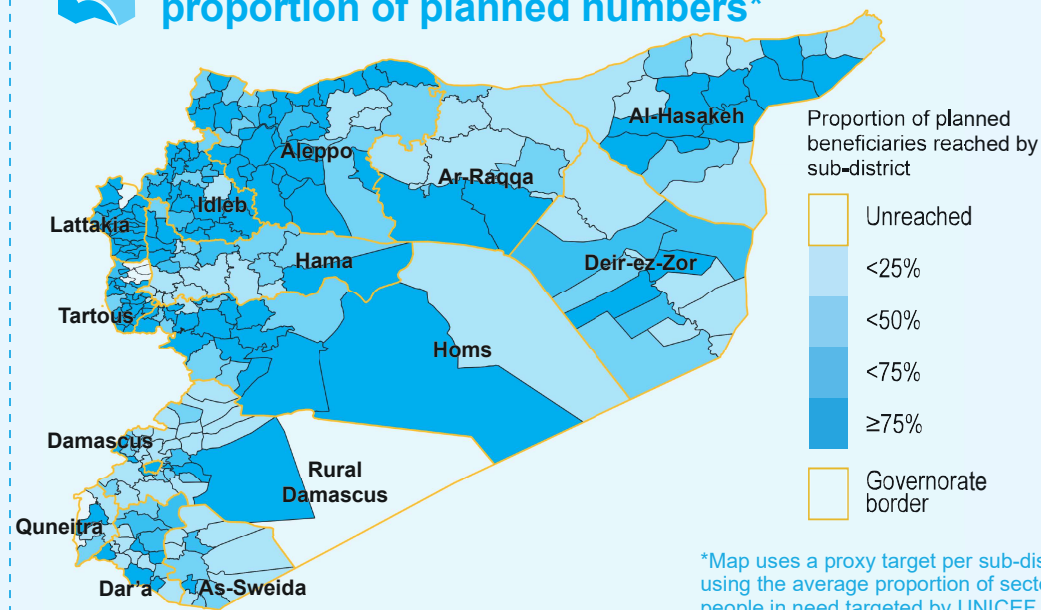

14.6 million
People in need

6.5 million
Children in need

6.9 million
Internally displaced

33% Communities contaminated with explosive ordnance

448 k
Returnees

2 million people living in IDP camps

Beneficiaries

UNICEF reach by access quality

Proportion of people in need reached, by programme

Funding Status (\$) 328.4M REQUIRED

People reached by UNICEF, as a proportion of planned numbers*

Disclaimer: The boundaries and names shown, and designations used, on this map do not imply official endorsement or acceptance by the United Nations.