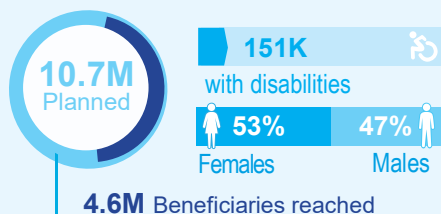

14.6 million
People in need

6.5 million
Children in need

6.9 million
Internally displaced

33% Communities contaminated with explosive ordnance

448 k
Returnees

2 million people living in IDP camps

Beneficiaries UNICEF reach by access quality

Proportion of people in need reached, by programme

Funding Status (\$) 328.4M REQUIRED

People reached by UNICEF, as a proportion of planned numbers*

Disclaimer: The boundaries and names shown, and designations used, on this map do not imply official endorsement or acceptance by the United Nations.