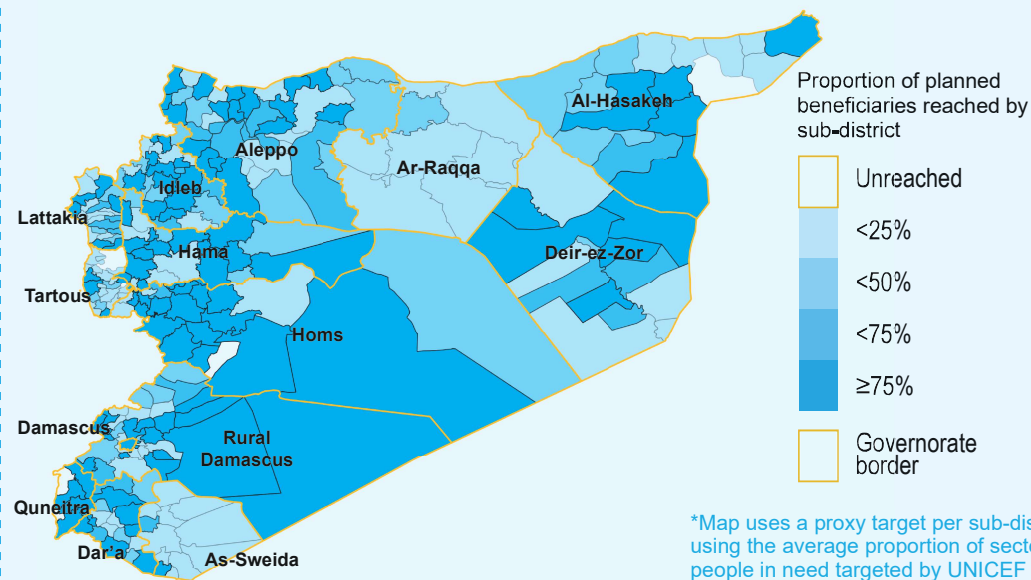

14.6 million
People in need

6.5 million
Children in need

6.9 million
Internally displaced

33% Communities contaminated with explosive ordnance

448 k
Returnees

2 million people living in IDP camps

Beneficiaries UNICEF reach by access quality

Proportion of people in need reached, by programme

Funding Status (\$) 328.4M REQUIRED

People reached by UNICEF, as a proportion of planned numbers*

Disclaimer: The boundaries and names shown, and designations used, on this map do not imply official endorsement or acceptance by the United Nations.