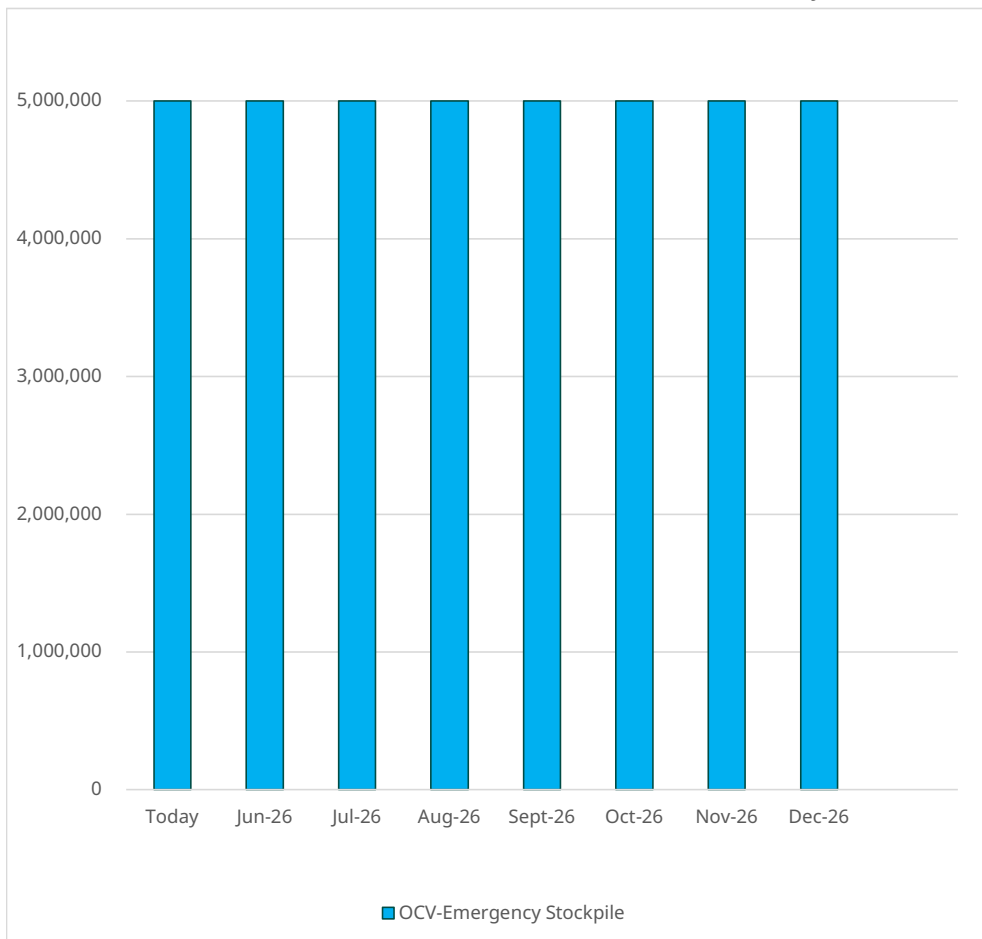

2026 Cholera Emergency Stockpile

Monday, 22 June 2026

	Presentation	Quantity available (doses)	Expiry date	WHO PQ	Cold Chain volume (sec.packaging) (cm3/dose)	Shipment costs *
OCV -1 dose	Plastic tube	5,000,000	N/A	Yes	7.8	0.60
	Glass vial				16.8	0.129
Total current availability		5,000,000				