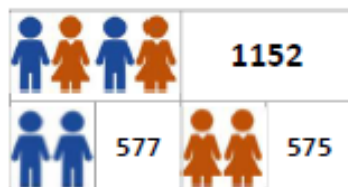

REPUBLIC OF ZAMBIA - MINISTRY OF GENERAL EDUCATION  
2018 School Community Profile

Name of school  
Province

RESOURCES

EXAM RESULTS

MEANING OF SYMBOLS

	≈	
Things are improving!	Things are staying the same.	Things are getting worse!