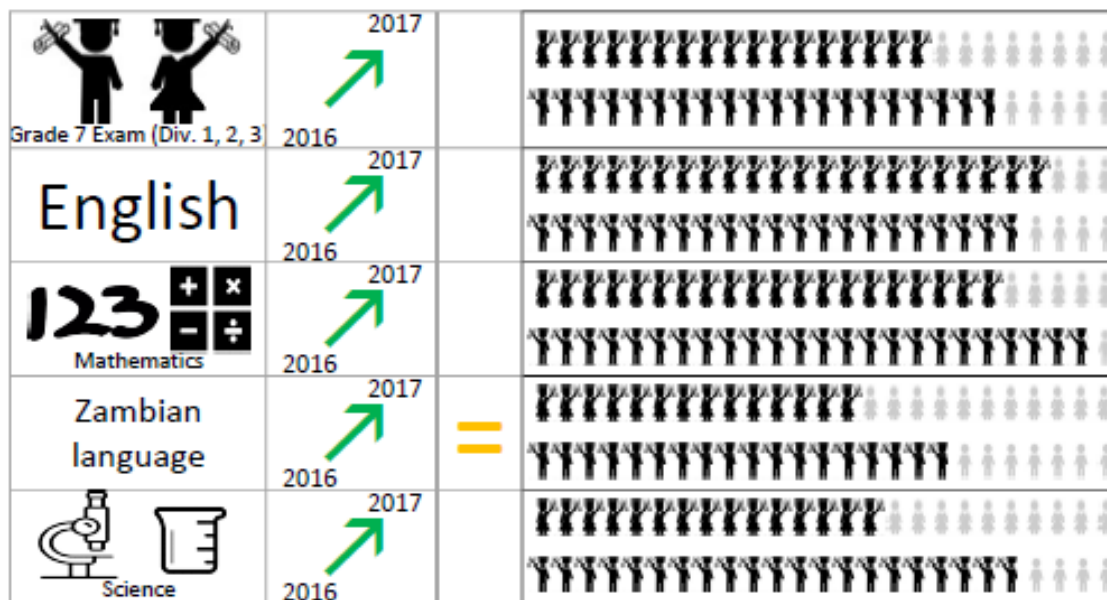

REPUBLIC OF ZAMBIA - MINISTRY OF GENERAL EDUCATION  
2018 School Community Profile

Name of school  
Province

RESOURCES

EXAM RESULTS

MEANING OF SYMBOLS

	≈	
Things are improving!	Things are staying the same.	Things are getting worse!