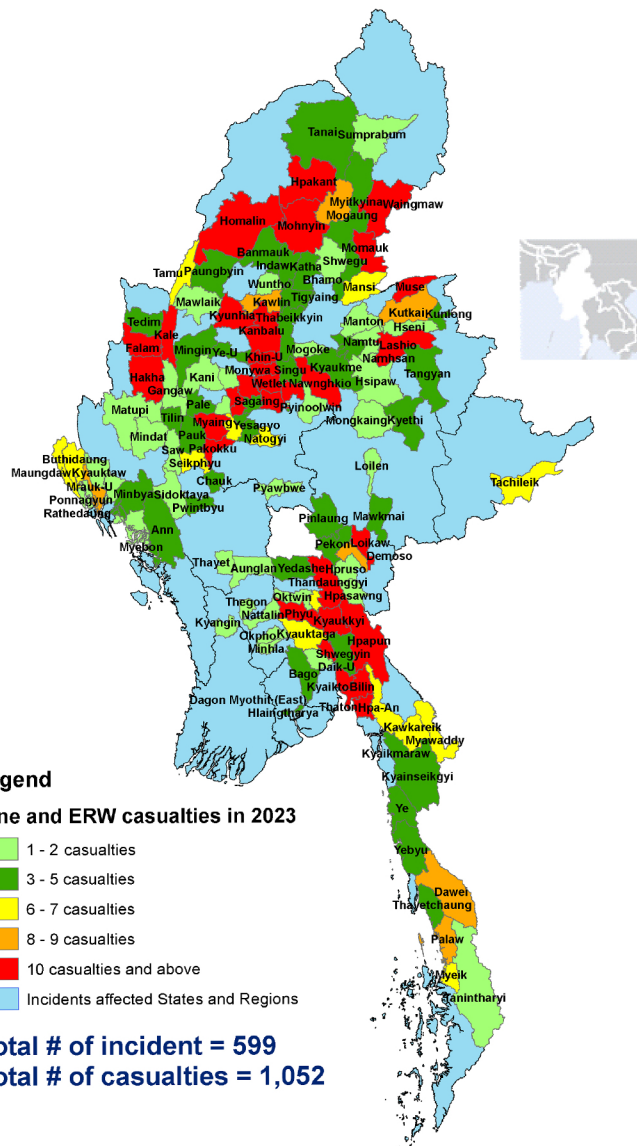

Myanmar Landmine/ ERW Incident Information 2023

Overview of incidents and casualties in 2023

Total incidents		599		
Total Victims		Killed	Maimed	Total
		188	864	1,052
Adult	Total Adult	129	697	826
	Male	94	472	566
	Female	35	225	260
Child	Total Child	59	167	226
	Male	52	116	168
	Female	7	51	58

States/Regions most affected by landmines/ERW in 2023

Sagaing Region (35% of total casualties)

Total incidents		190		
Total Victims		Killed	Maimed	Total
		53	319	372
Adult	Total Adult	37	273	310
	Male	22	175	197
	Female	15	98	113
Child	Total Child	16	46	62
	Male	12	28	40
	Female	4	18	22

Shan State (12% of total casualties)

Total incidents		67		
Total Victims		Killed	Maimed	Total
		20	105	125
Adult	Total Adult	13	88	101
	Male	12	68	80
	Female	1	20	21
Child	Total Child	7	17	24
	Male	6	17	23
	Female	1	-	1

Bago Region (9% of total casualties)

Total incidents		53		
Total Victims		Killed	Maimed	Total
		18	80	98
Adult	Total Adult	13	65	78
	Male	9	45	54
	Female	4	20	24
Child	Total Child	5	15	20
	Male	5	12	17
	Female	-	3	3

Legend

Mine and ERW casualties in 2023

- 1 - 2 casualties
- 3 - 5 casualties
- 6 - 7 casualties
- 8 - 9 casualties
- 10 casualties and above
- Incidents affected States and Regions

Total # of incident = 599
Total # of casualties = 1,052