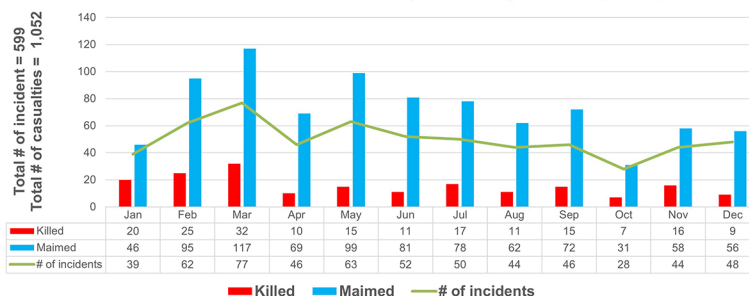

Landmine/ERW incidents in Myanmar by month (2023)

289 other incidents resulting in 457 casualties (43% of total casualties) were also documented in Ayeyarwady, Chin, Kachin, Kayah, Kayin, Magway, Mandalay, Mon, Rakhine, Tanintharyi and Yangon during the reporting period. It is important to note that these figures only reflect civilian casualties.