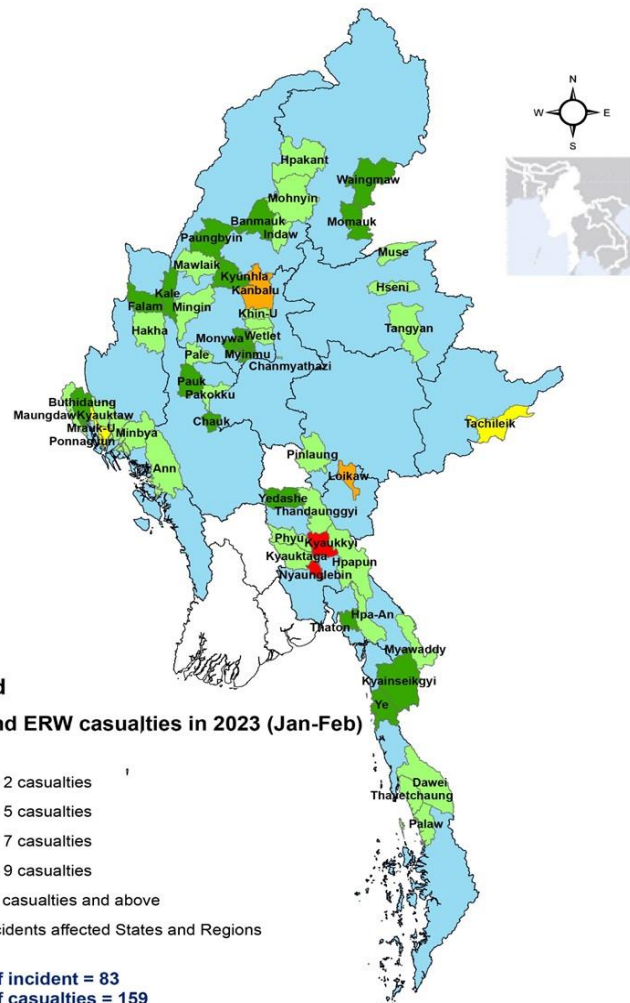

# Landmines / ERW Incidents Information (2023)

## Overview of incidents and casualties nationwide in 2023

Total incidents		83		
Total Victims		Killed	Injured	Total
		41	118	159
Adult	Total Adult	24	93	117
	Male	16	64	80
	Female	8	29	37
Child	Total Child	17	25	42
	Male	15	18	33
	Female	2	7	9

## Focus on the States most affected by landmines/ERW in 2023

### Incidents affected States/Regions and Townships in 2023