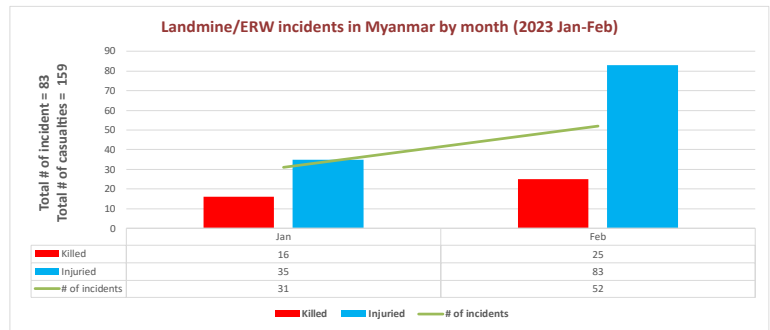

# Landmines / ERW Incidents Information (2023)

## Overview of incidents and casualties nationwide in 2023

Total incidents		83		
Total Victims		Killed	Injured	Total
		41	118	159
Adult	Total Adult	24	93	117
	Male	16	64	80
	Female	8	29	37
Child	Total Child	17	25	42
	Male	15	18	33
	Female	2	7	9

### Sagaing Region (30% of total casualties)

Total incidents		23		
Total Victims		Killed	Injured	Total
		14	33	47
Adult	Total Adult	8	29	37
	Male	5	19	24
	Female	3	10	13
Child	Total Child	6	4	10
	Male	4	2	6
	Female	2	2	4