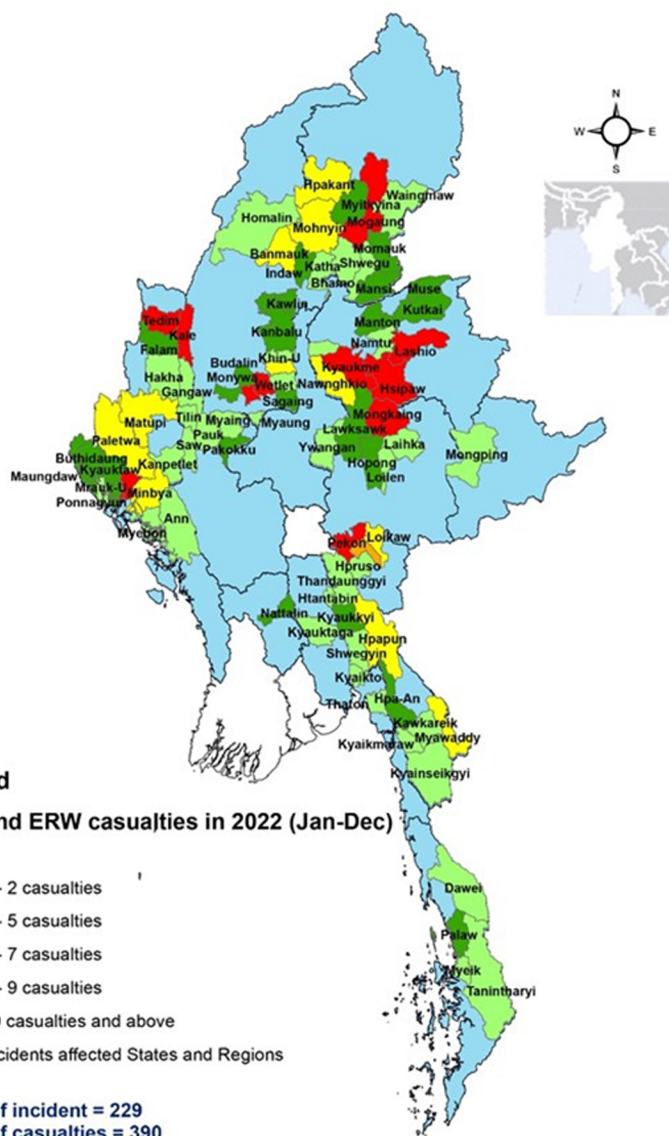

Landmines / ERW Incidents Information (2022)

Overview of incidents and casualties nationwide in 2022

Total incidents		229		
Total Victims		Killed	Injured	Total
		102	288	390
Adult	Total Adult	67	190	257
	Male	49	137	186
	Female	18	53	71
Child	Total Child	35	98	133
	Male	28	69	97
	Female	7	29	36

Focus on the States most affected by landmines/ERW in 2022

Shan State (32% of total casualties)

Total incidents		71		
Total Victims		Killed	Injured	Total
		26	97	123
Adult	Total Adult	13	62	75
	Male	12	48	60
	Female	1	14	15
Child	Total Child	13	35	48
	Male	11	21	32
	Female	2	14	16

Incidents affected States/Regions and Townships in 2022

Sagaing Region (17% of total casualties)

Total incidents		30		
Total Victims		Killed	Injured	Total
		33	35	68
Adult	Total Adult	22	20	42
	Male	10	13	23
	Female	12	7	19
Child	Total Child	11	15	26
	Male	7	8	15
	Female	4	7	11

97 other incidents resulting in 160 casualties (41% of total casualties) were also documented in Bago, Chin, Kayah, Kayin, Magway, Mandalay, Mon, Kachin and Tanintharyi during the reporting period. Please note that this data is only for civilian casualties.