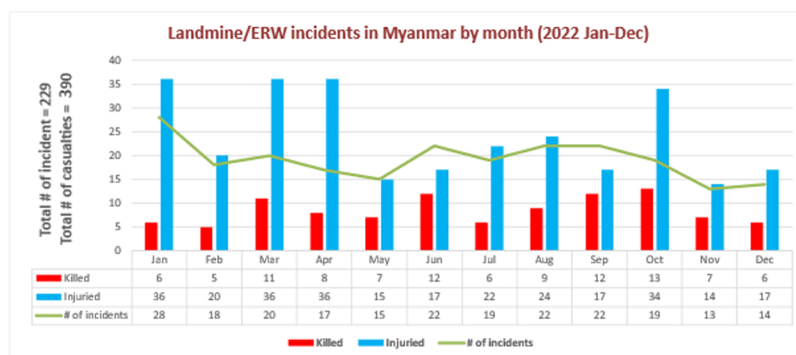

Landmines / ERW Incidents Information (2022)

Overview of incidents and casualties nationwide in 2022

Total incidents		229		
Total Victims		Killed	Injured	Total
		102	288	390
Adult	Total Adult	67	190	257
	Male	49	137	186
	Female	18	53	71
Child	Total Child	35	98	133
	Male	28	69	97
	Female	7	29	36

Focus on the States most affected by landmines/ERW in 2022

Shan State (32% of total casualties)

Total incidents		71		
Total Victims		Killed	Injured	Total
		26	97	123
Adult	Total Adult	13	62	75
	Male	12	48	60
	Female	1	14	15
Child	Total Child	13	35	48
	Male	11	21	32
	Female	2	14	16

Incidents affected States/Regions and Townships in 2022

Sagaing Region (17% of total casualties)

Total incidents		30		
Total Victims		Killed	Injured	Total
		33	35	68
Adult	Total Adult	22	20	42
	Male	10	13	23
	Female	12	7	19
Child	Total Child	11	15	26
	Male	7	8	15
	Female	4	7	11