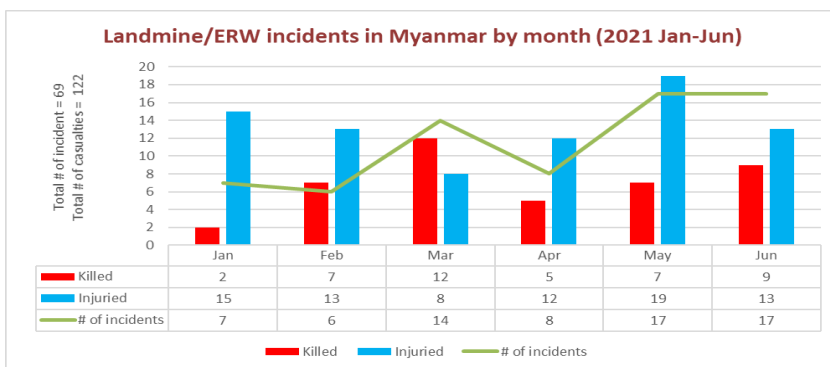

Landmines / ERW Incidents Information (2021)

Overview of incidents and casualties nationwide in 2021 (January-June)

Total incidents		69		
Total Victims		Killed	Injured	Total
		42	80	122
Adult	Total Adult	31	53	84
	Male	21	34	55
	Female	10	19	29
Child	Total Child	11	27	38
	Male	10	17	27
	Female	1	10	11

Focus on the States most affected by landmines/ERW in 2021

Rakhine State (34% of total casualties)

Total incidents		16		
Total Victims		Killed	Injured	Total
		12	30	42
Adult	Total Adult	9	14	23
	Male	6	10	16
	Female	3	4	7
Child	Total Child	3	16	19
	Male	3	10	13
	Female	0	6	6

Shan State (34% of total casualties)

Total incidents		23		
Total Victims		Killed	Injured	Total
		18	23	41
Adult	Total Adult	12	17	29
	Male	8	14	22
	Female	4	3	7
Child	Total Child	6	6	12
	Male	5	3	8
	Female	1	3	4