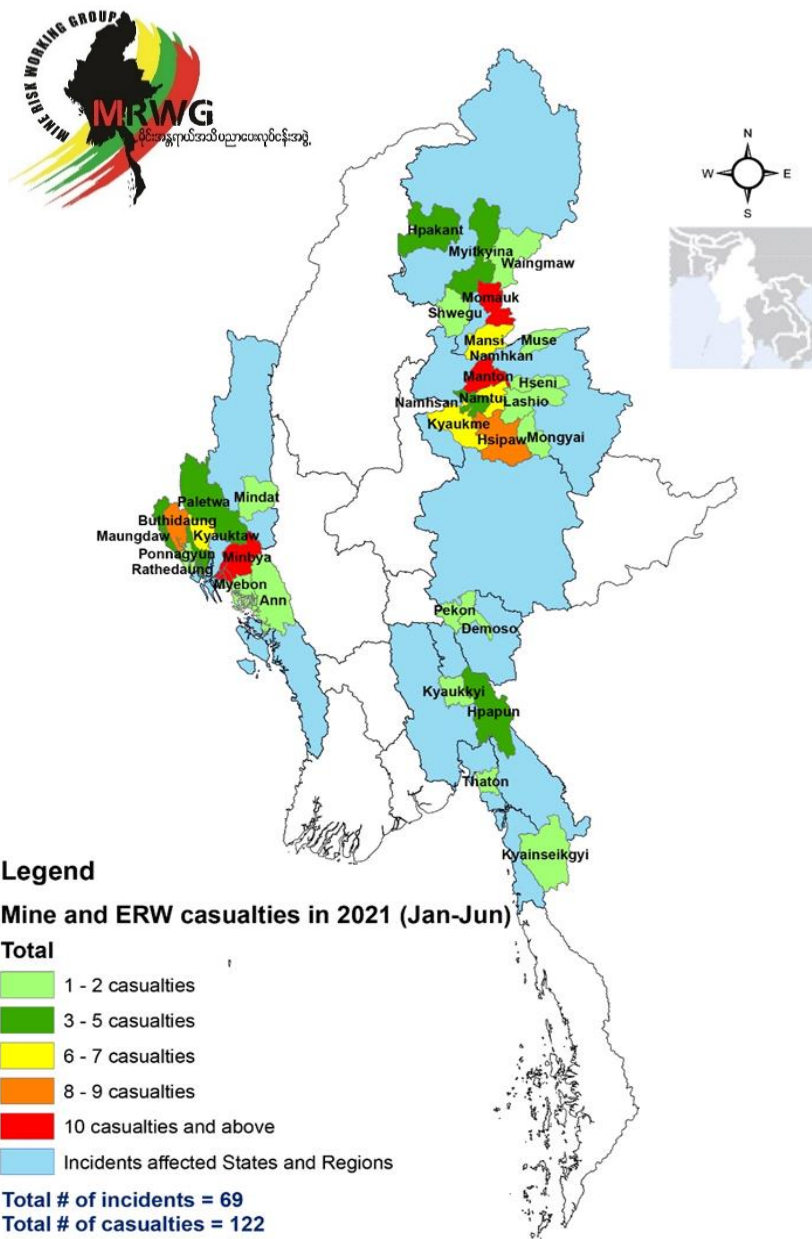

Landmines / ERW Incidents Information (2021)

Overview of incidents and casualties nationwide in 2021 (January-June)

Total incidents		69		
Total Victims		Killed	Injured	Total
		42	80	122
Adult	Total Adult	31	53	84
	Male	21	34	55
	Female	10	19	29
Child	Total Child	11	27	38
	Male	10	17	27
	Female	1	10	11

Focus on the States most affected by landmines/ERW in 2021

Rakhine State (34% of total casualties)

Total incidents		16		
Total Victims		Killed	Injured	Total
		12	30	42
Adult	Total Adult	9	14	23
	Male	6	10	16
	Female	3	4	7
Child	Total Child	3	16	19
	Male	3	10	13
	Female	0	6	6

Shan State (34% of total casualties)

Total incidents		23		
Total Victims		Killed	Injured	Total
		18	23	41
Adult	Total Adult	12	17	29
	Male	8	14	22
	Female	4	3	7
Child	Total Child	6	6	12
	Male	5	3	8
	Female	1	3	4

Incidents affected States/Regions and Townships in 2021

13 other incidents resulting in 13 casualties (11% of total casualties) were also documented in Bago, Chin, Kayah, Kayin and Mon during the reporting period.