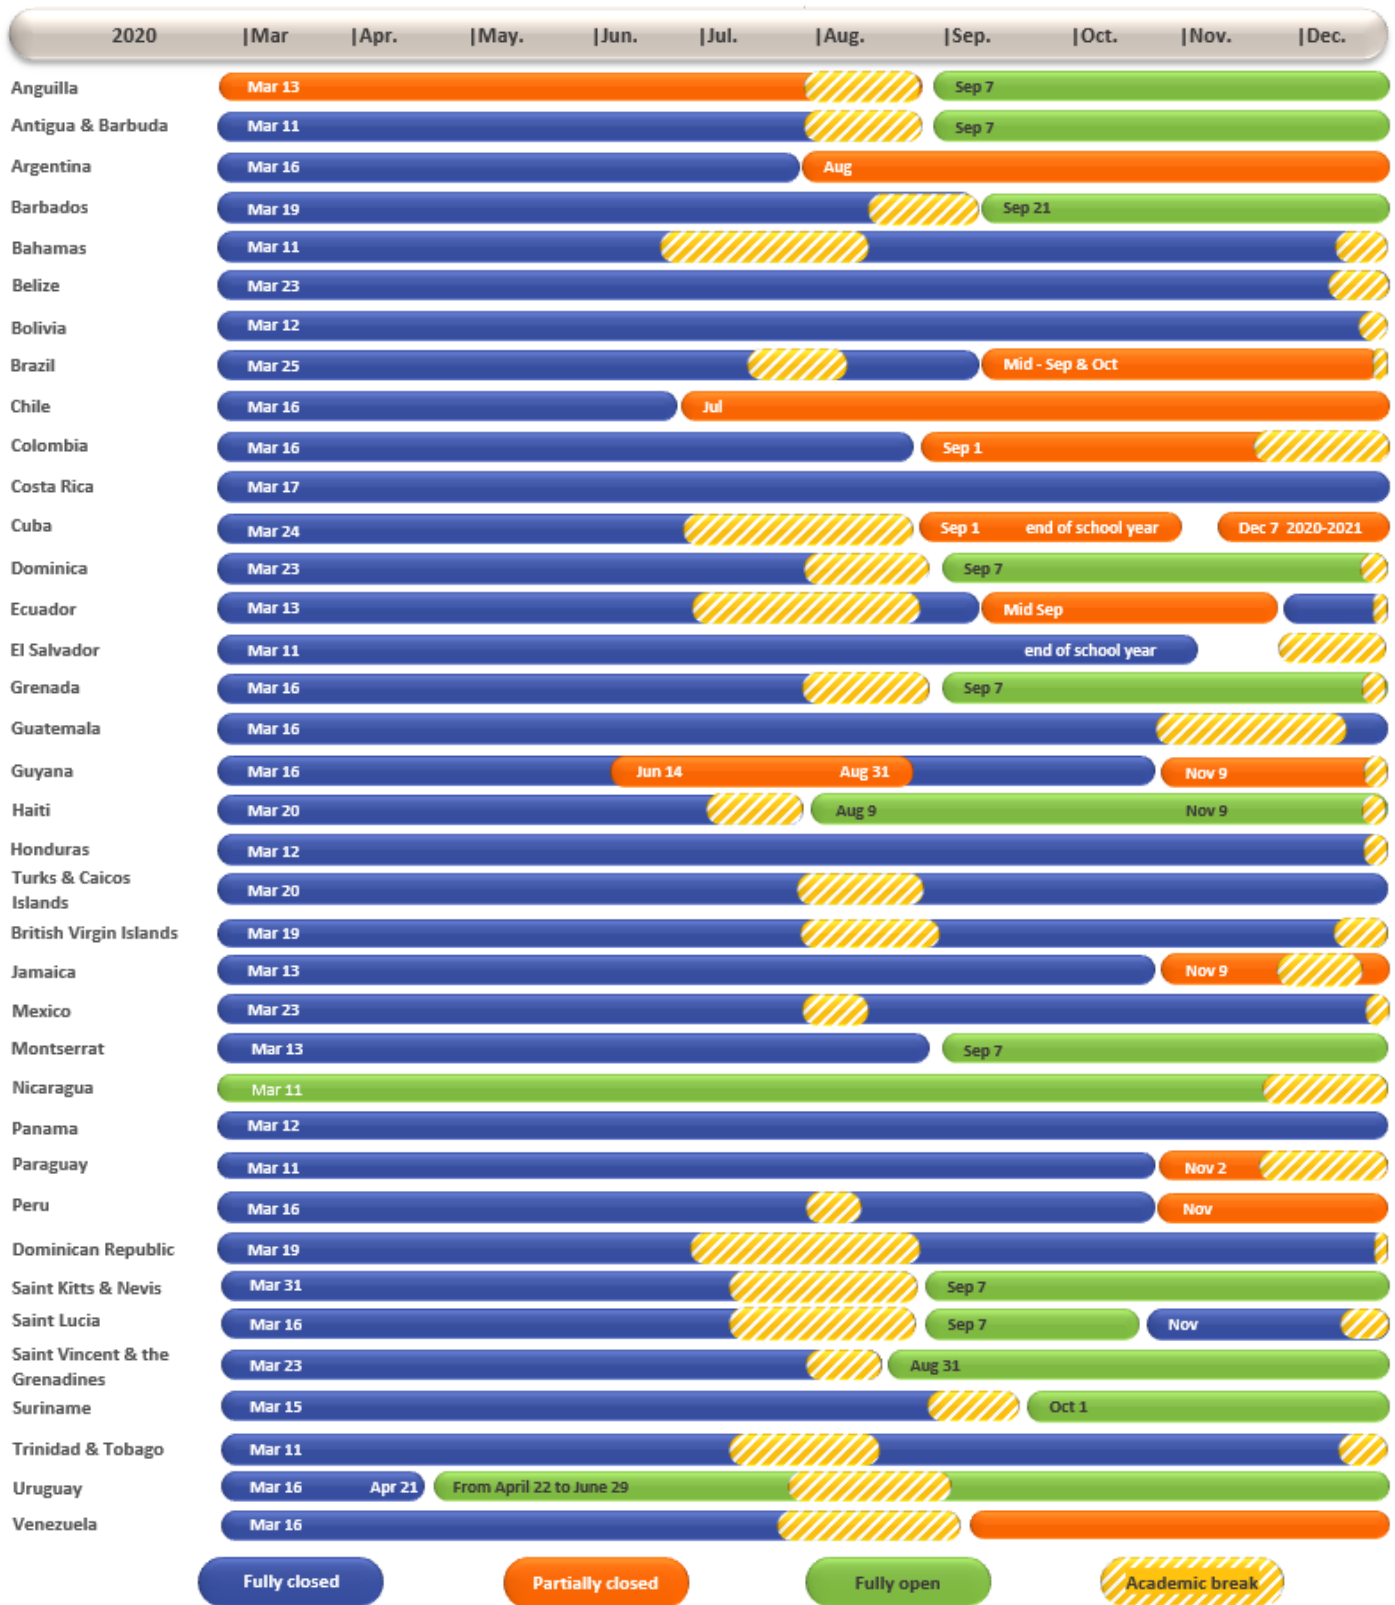

# REOPENING OF SCHOOLS' TIMELINE (March-December 2020)

Fully closed
Partially closed
Fully open
Academic break