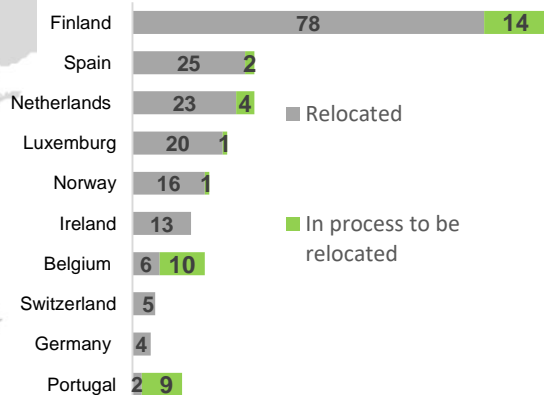

Refugee and migrant children in Greece*

31 January 2017

Key figures

21,000 estimated number of refugee and migrant children across Greece. Among them **2,200 UAC**

2,792 children have been relocated from Greece, as of end of January. Among them **233 UASC** relocated or in the process to be relocated (4 November 2015 – 31 January 2016)

53 accompanied children have been returned to Turkey through the EU-Turkey statement (20 March- 31 January 2016)

Relocations of children from Greece until 31 December 2016.

Relocated from Greece (adults-children breakdown)

Number of UASC per country of relocation (Relocated or in the process to be relocated)

Asylum applications 1 January - 31 December 2016 (accompanied and unaccompanied children)

Percentage of children per type of location (November 2016 vs January 2017)