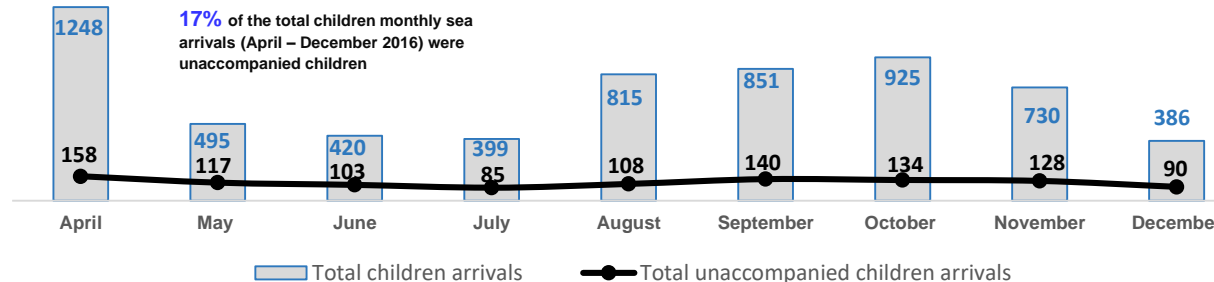

Refugee and migrant children in Greece*

31 January 2017

Key figures

21,000 estimated number of refugee and migrant children across Greece. Among them **2,200 UAC**

2,792 children have been relocated from Greece, as of end of January. Among them **233 UASC** relocated or in the process to be relocated (4 November 2015 – 31 January 2016)

53 accompanied children have been returned to Turkey through the EU-Turkey statement (20 March- 31 January 2016)

Relocations of children from Greece until 31 December 2016.

Relocated from Greece (adults-children breakdown)

Number of UASC per country of relocation (Relocated or in the process to be relocated)

Asylum applications 1 January - 31 December 2016 (accompanied and unaccompanied children)

Percentage of children per type of location (November 2016 vs January 2017)

Refugee and migrant children – UASC sea arrivals in Greece 1 April - 31 December 2016

*Secondary analysis of data by the following sources: RIS, MoMP, Hellenic Police, EKKA, UNICEF, IOM, UNHCR, Greek Asylum Service