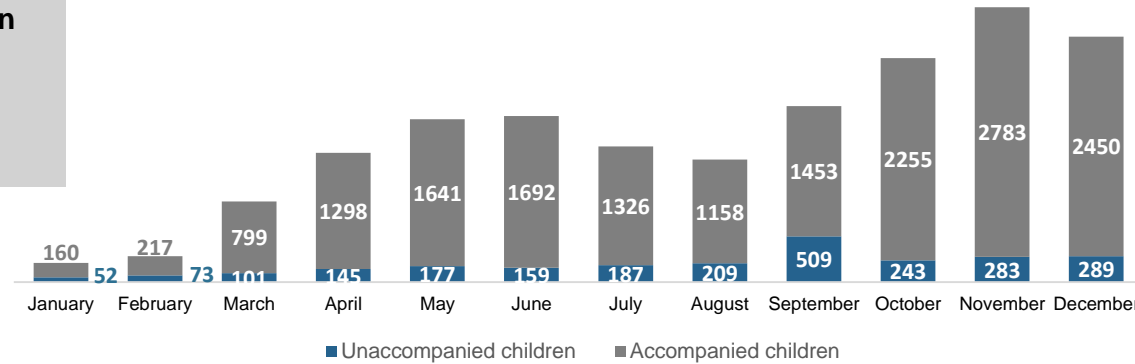

Refugee and migrant children in Greece*

31 January 2017

Key figures

21,000 estimated number of refugee and migrant children across Greece. Among them **2,200 UAC**

2,792 children have been relocated from Greece, as of end of January. Among them **233 UASC** relocated or in the process to be relocated (4 November 2015 – 31 January 2016)

53 accompanied children have been returned to Turkey through the EU-Turkey statement (20 March- 31 January 2016)

Relocations of children from Greece until 31 December 2016.

Relocated from Greece (adults-children breakdown)

Number of UASC per country of relocation (Relocated or in the process to be relocated)

Asylum applications 1 January - 31 December 2016 (accompanied and unaccompanied children)

Percentage of children per type of location (November 2016 vs January 2017)