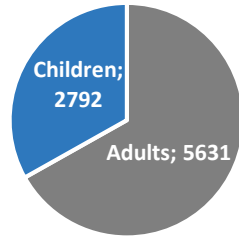

Relocated from Greece (adults-children breakdown)