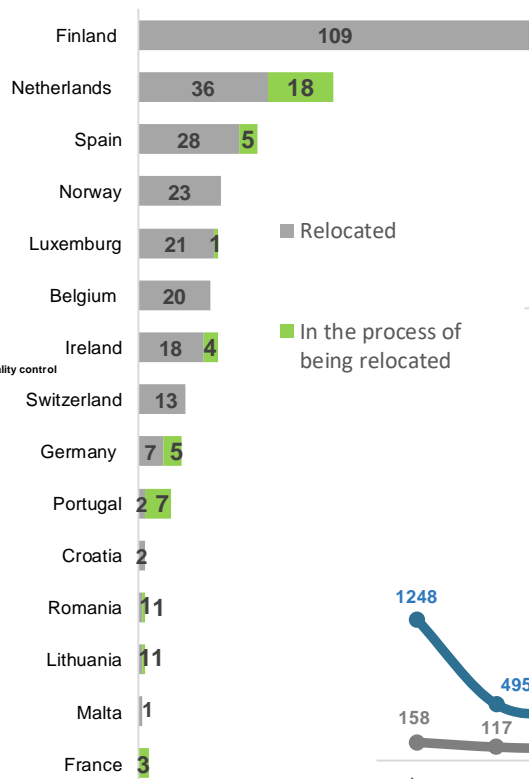

Number of UAC per country of relocation
(Relocated or in the process of being relocated)