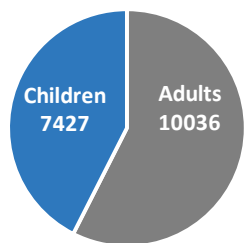

Relocated from Greece*
Children-adults breakdown