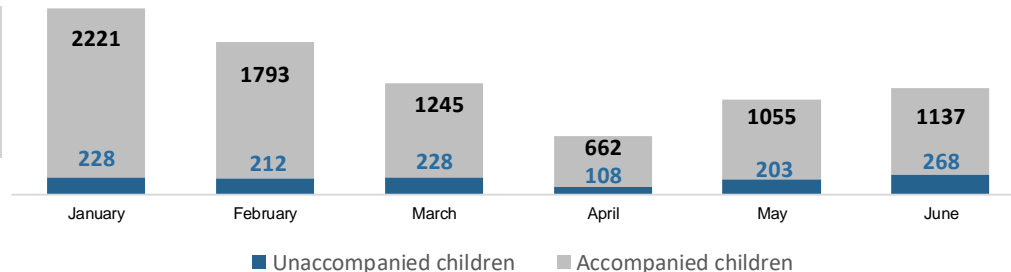

As of 31 July 2017

Key figures

Asylum applications January - June 2017
(accompanied and unaccompanied children)

18,500 estimated number of refugee and migrant children across Greece. Among them **2,350 UAC**

7,427 children have been relocated from Greece, as of end June. Among them **282 UAC**
(4 November 2015 – 31 July 2017)

72 accompanied children have been returned to Turkey, in the framework of the EU- Turkey statement
(20 March 2016- 31 July 2017)