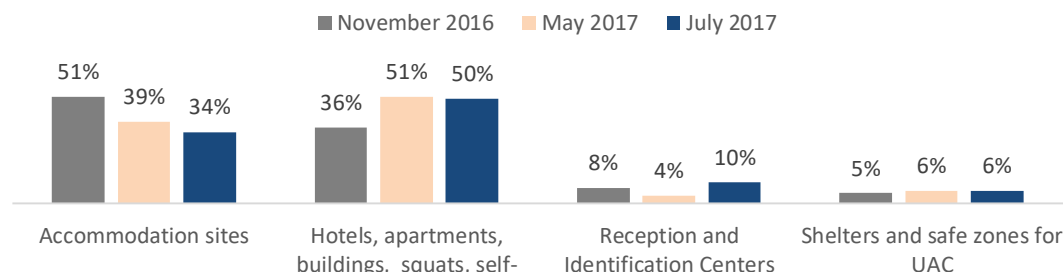

Percentage of children per type of location
(November 2016, May 2017, July 2017)