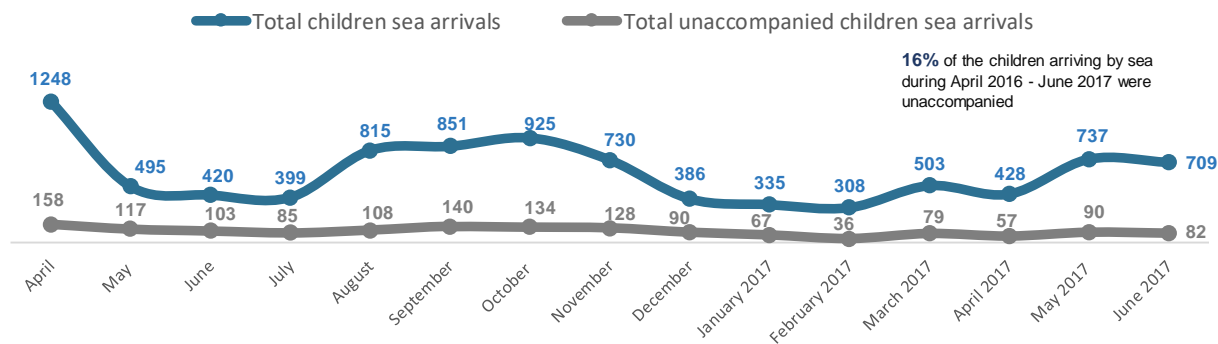

2,500 children from accommodation sites attended formal education afternoon reception classes
(Source: Ministry of Education)

Refugee and migrant children sea arrivals
April 2016 – June 2017