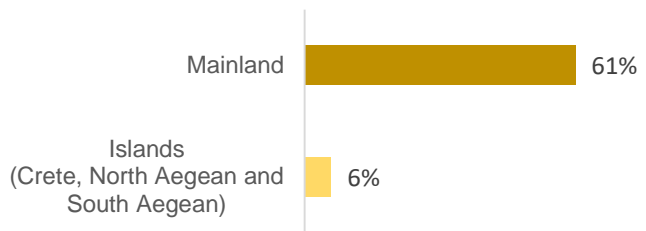

Access to formal education for refugee and migrant children in Greece - January 2020

13,000 estimated children **4-17** years old are enrolled in formal schools across Greece accounting to **42%** of children at school age

31,000 estimated children **4-17** years in Greece

Enrolment rate in mainland and islands **

Sex of assessed children 4-17 years old*

Boys Girls