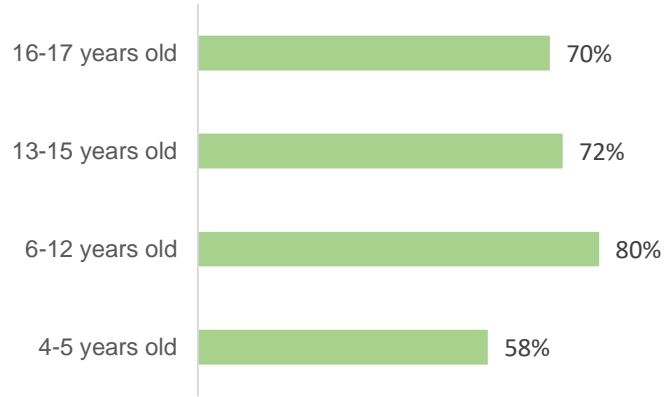

Access to formal education for refugee and migrant children in Greece - January 2020

13,000 estimated children **4-17** years old are enrolled in formal schools across Greece accounting to **42%** of children at school age

31,000 estimated children **4-17** years in Greece

Enrolment rate in mainland and islands **

Sex of assessed children 4-17 years old*

Boys Girls

Sex of enrolled children 4-17 years old*

Enrolment rate per age group*

Enrolment rate per region **

Enrolment rate per gender*

Enrolled boys Enrolled girls

Enrolment rate per Nationality*

** Data based on information provided by UAC hotels, UAC shelters, UAC safe zones, ESTIA, Filoxenia, Grevena SMS hotels, Open sites/mainland, RICs and sites/islands