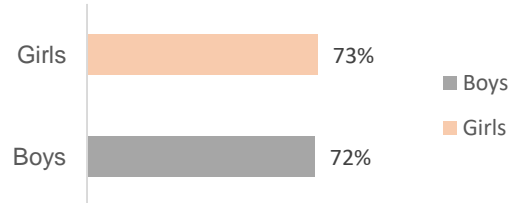

Access to formal education for refugee and migrant children in Greece - January 2020

13,000 estimated children **4-17** years old are enrolled in formal schools across Greece accounting to **42%** of children at school age

31,000 estimated children **4-17** years in Greece

Enrolment rate in mainland and islands **

Sex of assessed children 4-17 years old*

Boys Girls

Sex of enrolled children 4-17 years old*

Enrolment rate per age group*

Enrolment rate per region **

Enrolment rate per gender*

Enrolled boys Enrolled girls

Enrolment rate per Nationality*

** Data based on information provided by UAC hotels, UAC shelters, UAC safe zones, ESTIA, Filoxenia, Grevena SMS hotels, Open sites/mainland, RICs and sites/islands