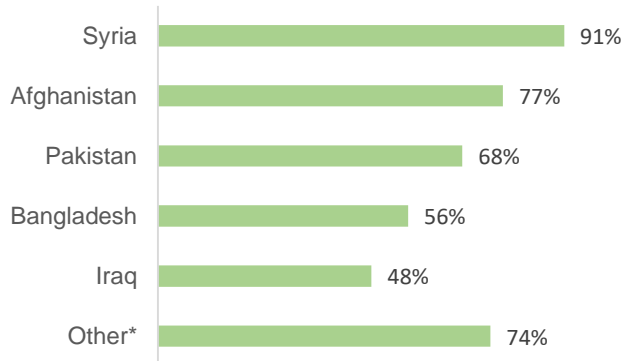

Enrolment rate per region **

Enrolment rate per gender*

Enrolled boys Enrolled girls

Enrolment rate per Nationality*

** Data based on information provided by UAC hotels, UAC shelters, UAC safe zones, ESTIA, Filoxenia, Grevena SMS hotels, Open sites/mainland, RICs and sites/islands