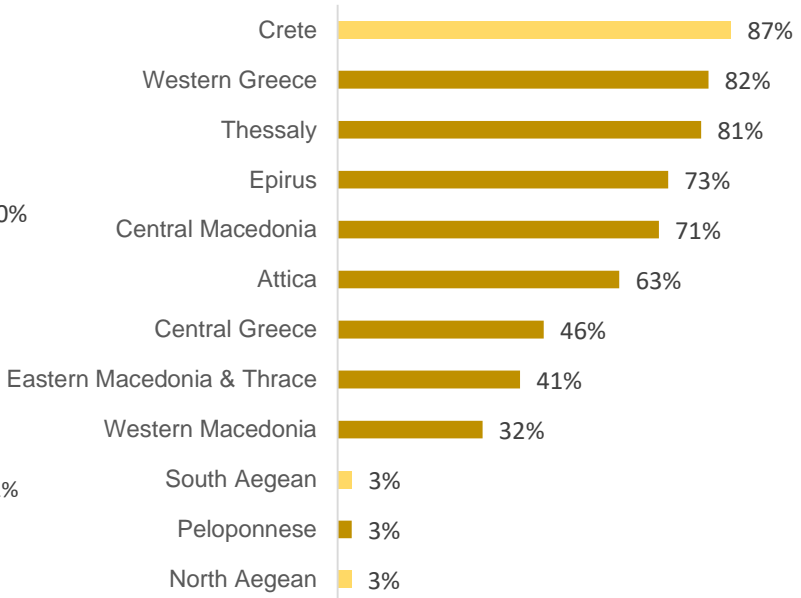

Access to formal education for refugee and migrant children in Greece - January 2020

13,000 estimated children **4-17** years old are enrolled in formal schools across Greece accounting to **42%** of children at school age

31,000 estimated children **4-17** years in Greece

Enrolment rate in mainland and islands **

Sex of assessed children 4-17 years old*

Boys Girls

Sex of enrolled children 4-17 years old*

Enrolment rate per age group*

Enrolment rate per region **

Enrolment rate per gender*

Enrolled boys Enrolled girls

Enrolment rate per Nationality*

** Data based on information provided by UAC hotels, UAC shelters, UAC safe zones, ESTIA, Filoxenia, Grevena SMS hotels, Open sites/mainland, RICs and sites/islands