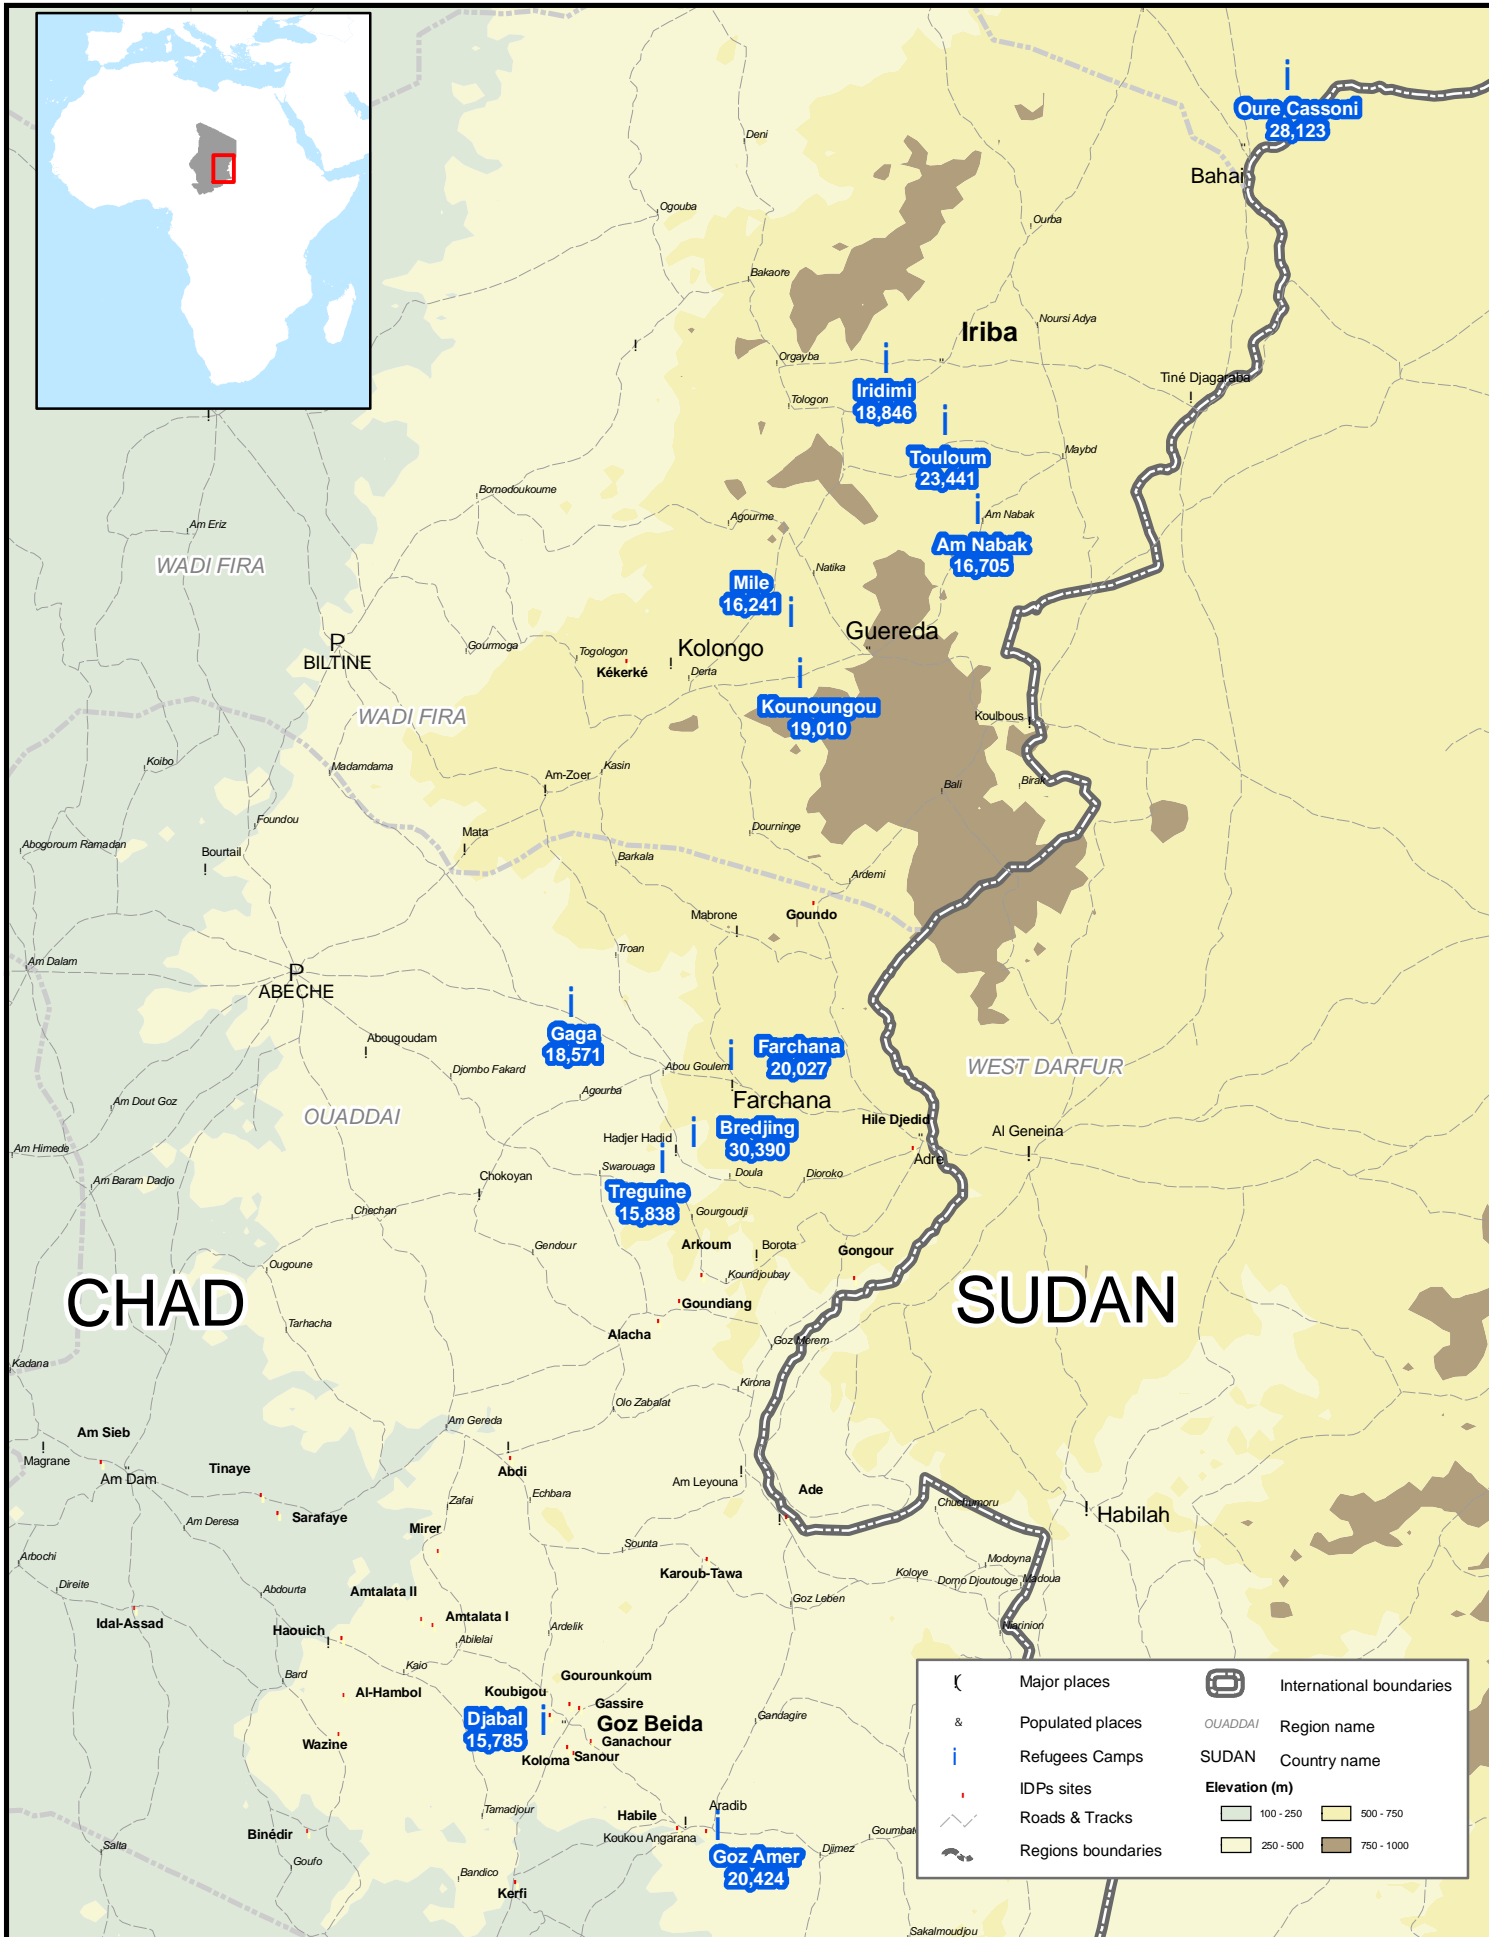

Eastern Chad : Refugee camps populations

Total number of registered refugees : 243,041 (as of April 08)

Sources : UNHCR, UNCS

Map Ref : OCHA_ABC_RtgsFig_v01
Issued : 19 May 2008

For requests & comments :
Office for the Coordination
of the Humanitarian Affairs (OCHA)
Sub-Office of Abéché
BP 906 Chad
<http://ochaonline.un.org/chad>
gueye10@un.org