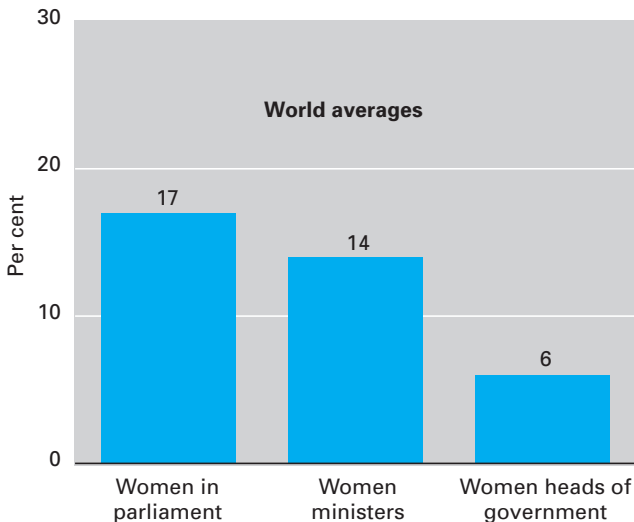

Figure 4.4 Women in governance

Source: Data on women in parliament and women ministers are drawn from the Inter-Parliamentary Union database on 'Women in National Parliaments', <<http://www.ipu.org/wmn-e/classif.htm>>, accessed June 2006. Data on women heads of government are derived from official websites of national governments.